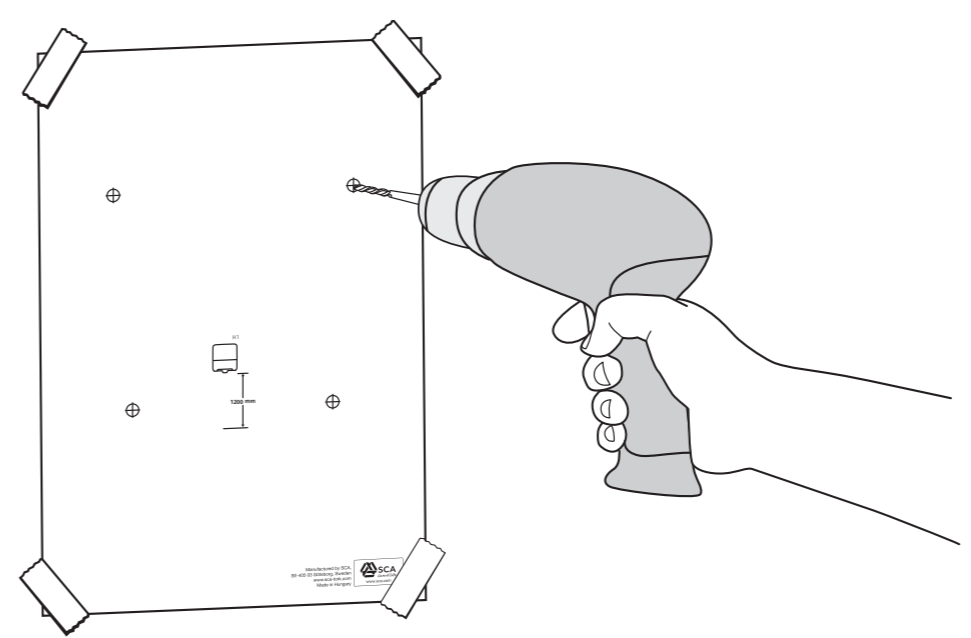

European Community Design Registration RCD 000929971

Elevation  
Design

Manufactured by SCA,  
SE-405 03 Göteborg, Sweden  
[www.sca-tork.com](http://www.sca-tork.com)  
Made in Hungary

Manufactured by SCA,  
SE-405 03 Göteborg, Sweden  
[www.sca-tork.com](http://www.sca-tork.com)  
Made in Hungary

5.

6.

7.

1.

2.

3.

-  x 2
-  x 2

4.