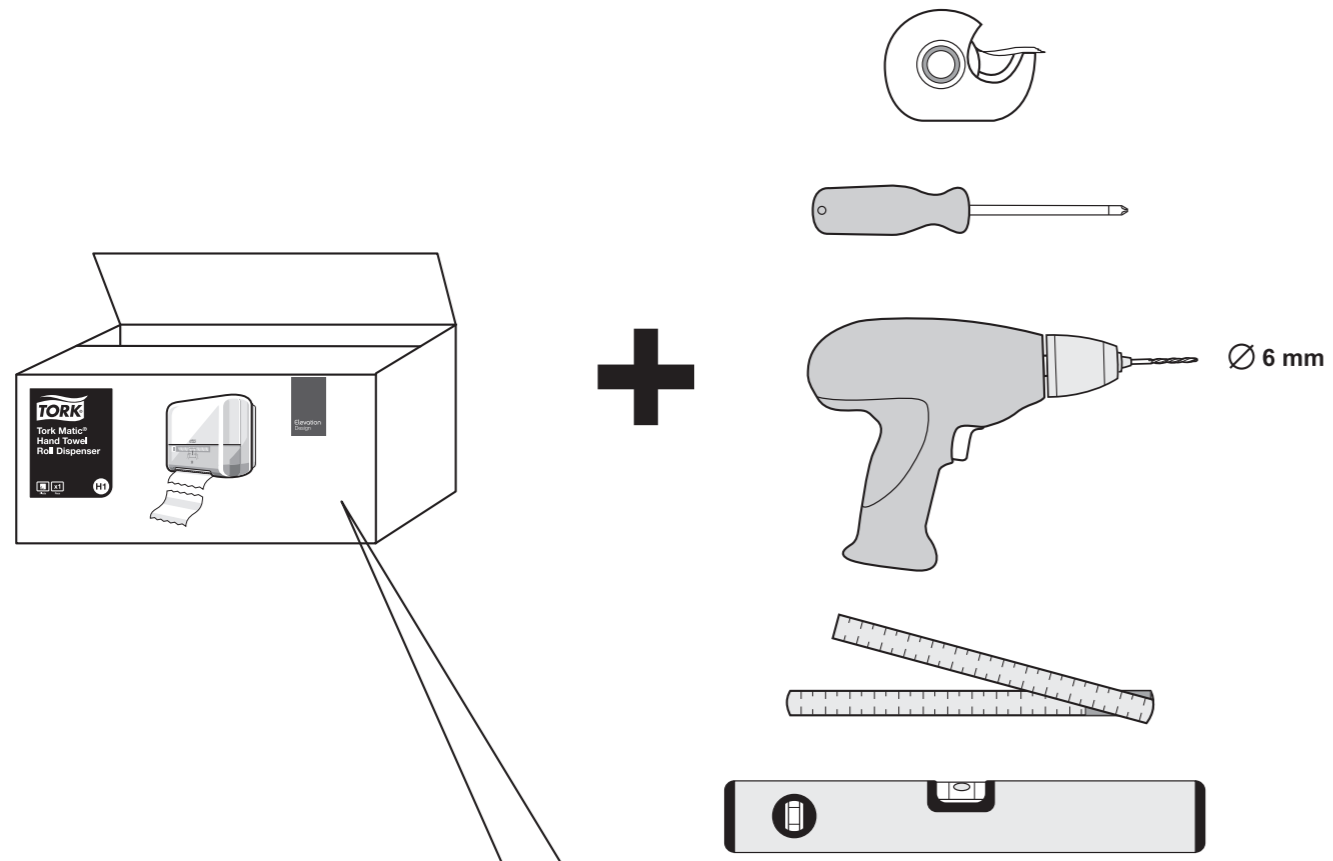

European Community Design Registration RCD 000929971

Elevation  
Design

Manufactured by SCA,  
SE-405 03 Göteborg, Sweden  
[www.sca-tork.com](http://www.sca-tork.com)  
Made in Hungary

Manufactured by SCA,  
SE-405 03 Göteborg, Sweden  
[www.sca-tork.com](http://www.sca-tork.com)  
Made in Hungary