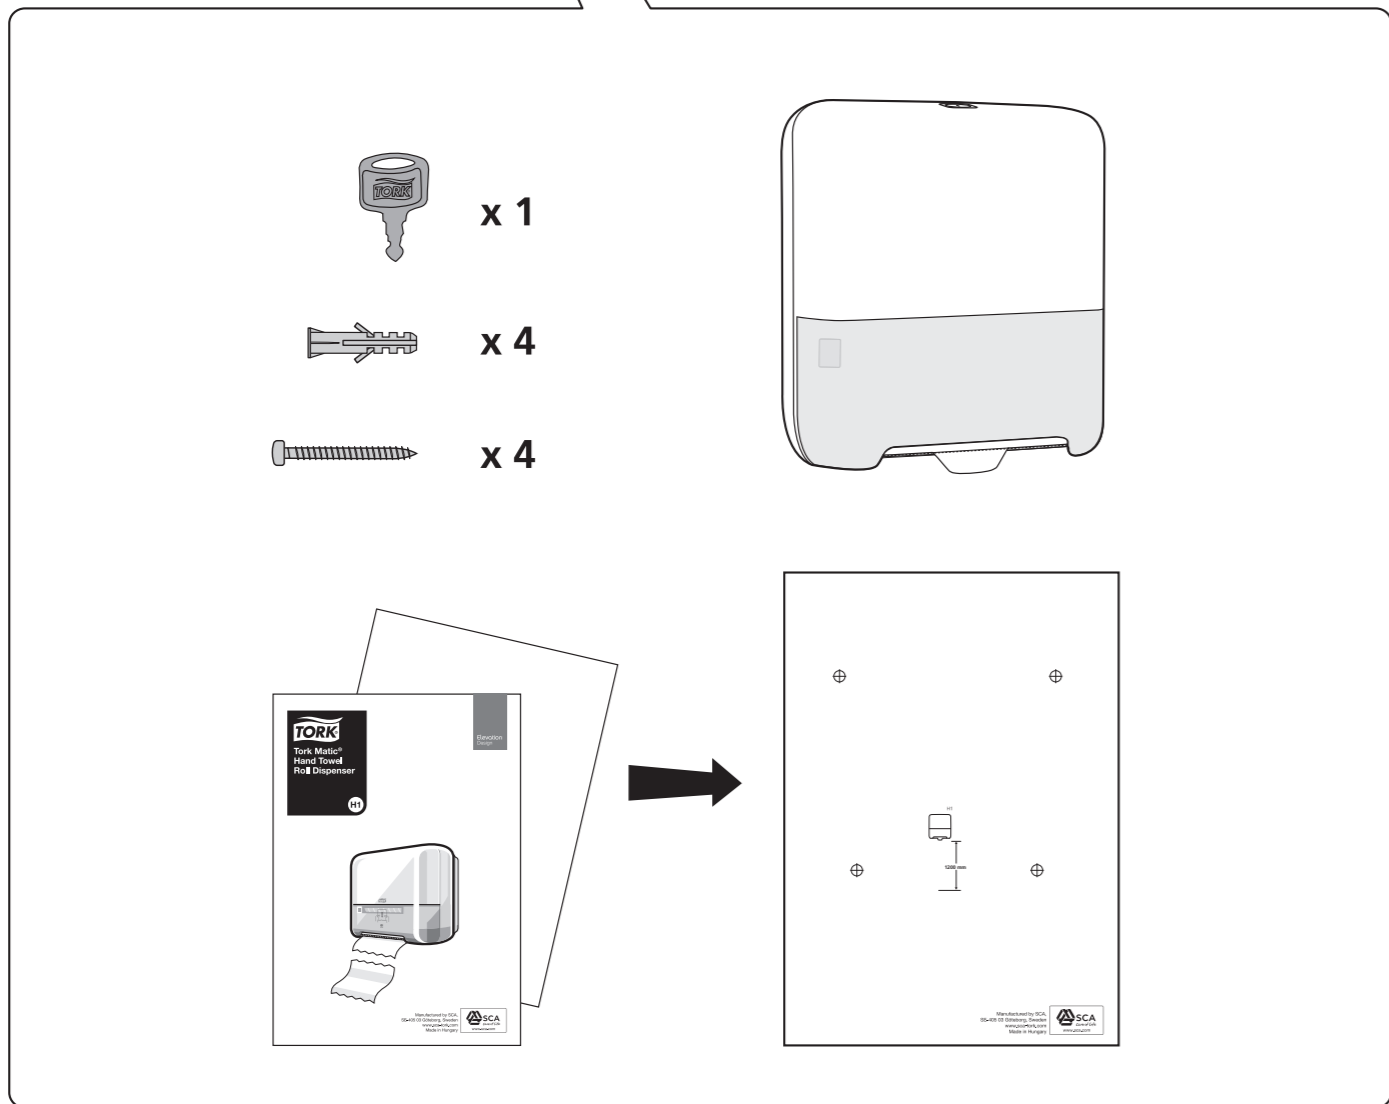

European Community Design Registration RCD 000929971

Elevation  
Design

Manufactured by SCA,  
SE-405 03 Göteborg, Sweden  
[www.sca-tork.com](http://www.sca-tork.com)  
Made in Hungary

Manufactured by SCA,  
SE-405 03 Göteborg, Sweden  
[www.sca-tork.com](http://www.sca-tork.com)  
Made in Hungary

5.

6.

7.

1.

2.

3.

-  x 2
-  x 2

4.

5.

-  x 2
-  x 2

1.

2.

3.

4.